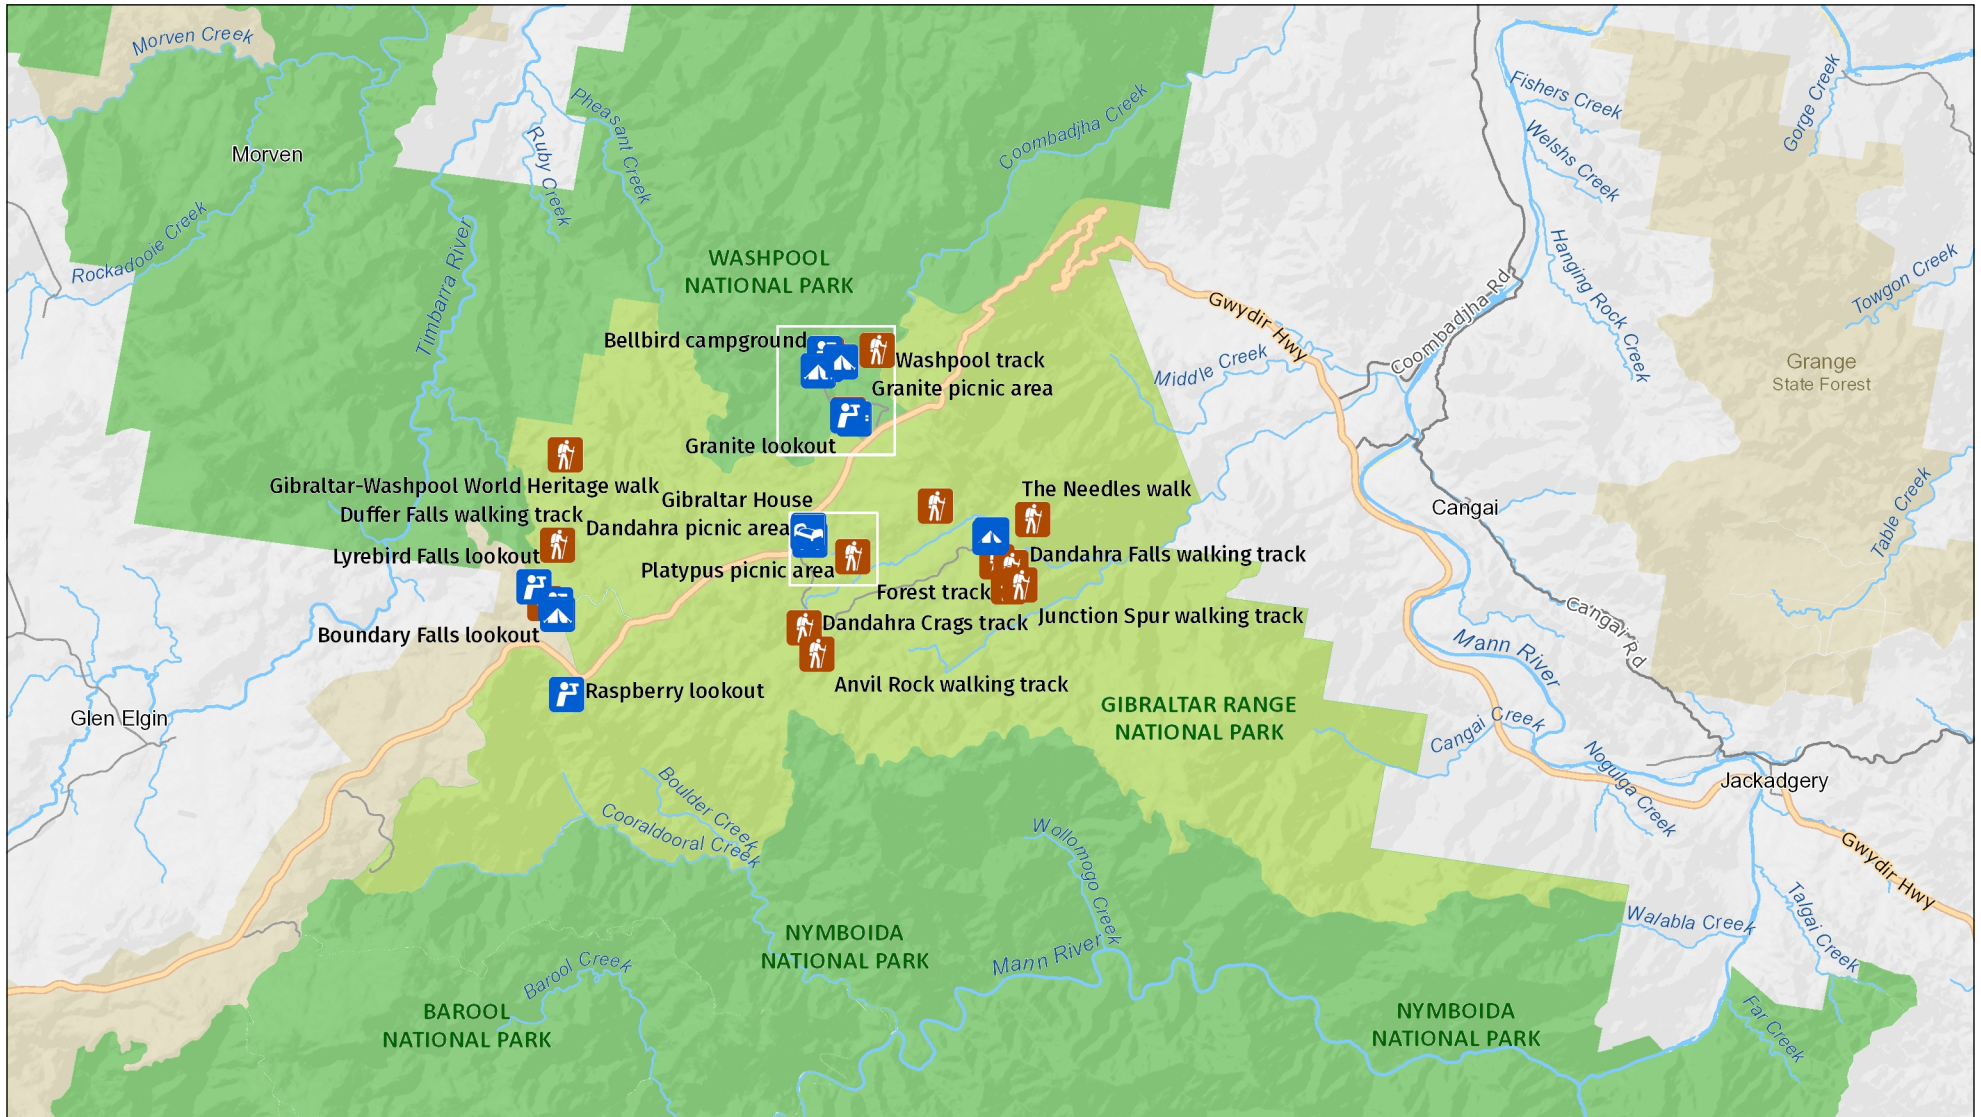

Gibraltar Range National Park

Overview

MAP INFORMATION

This map does not provide detailed information on topography, alerts or opening times and may not be suitable for some activities.
Map Published: 07-Feb-2024