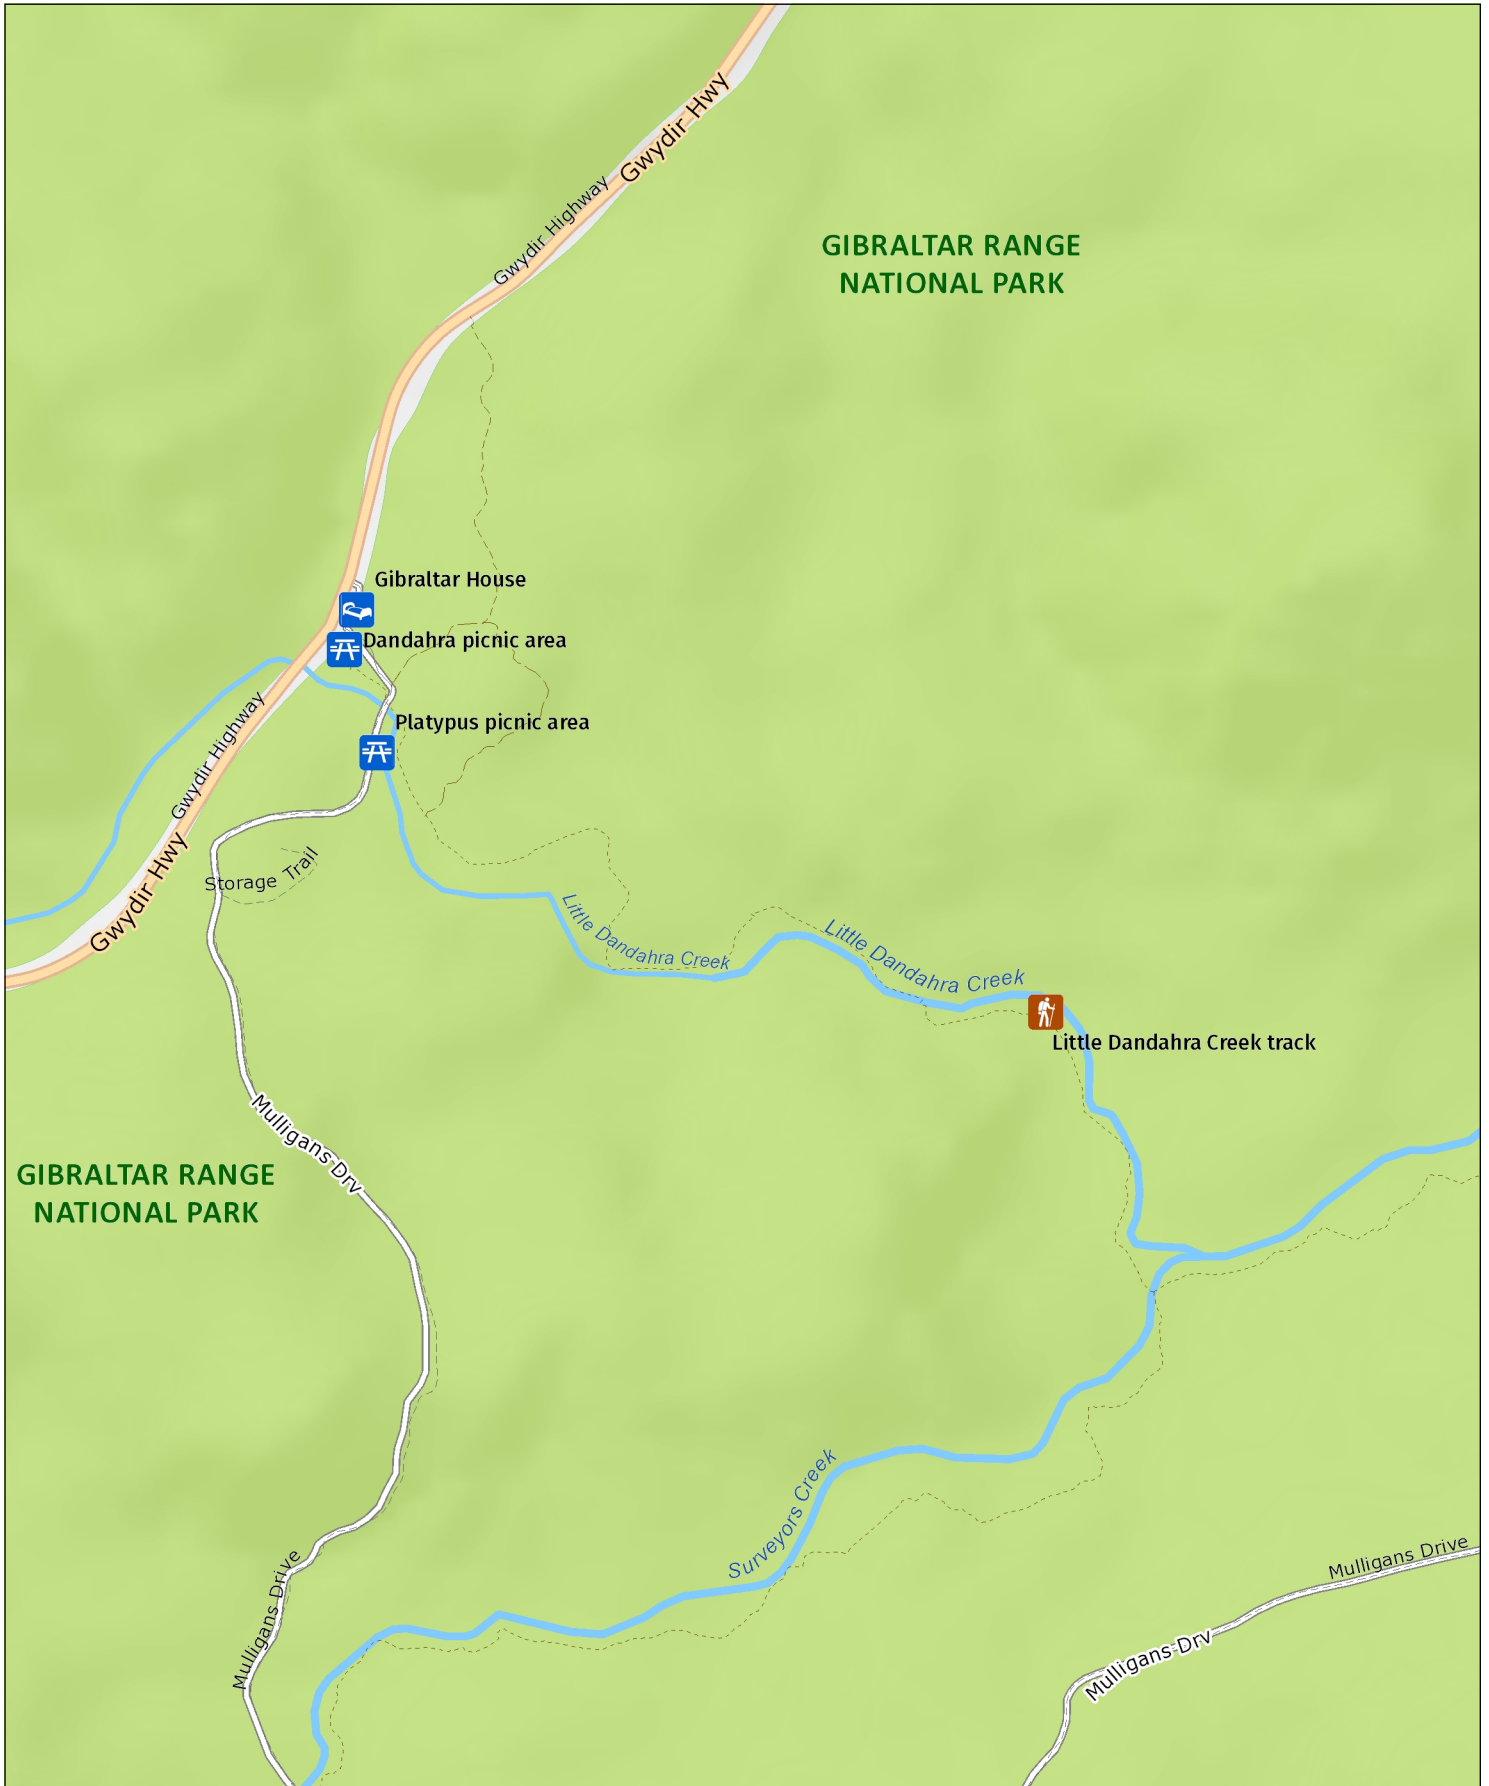

Gibraltar Range National Park

Dandahra area

MAP INFORMATION

This map does not provide detailed information on topography, alerts or opening times and may not be suitable for some activities.
Map Published: 07-Feb-2024

 Feature Park/section	 Other NPWS reserve	 Mount/Peak/Hill	 Waterfall
 Track	 Management trail (no motor vehicle access)	 Motorway	 Primary road
 Arterial road	 Sub-arterial road	 Distributor road	 Local road
 Sealed road	 Unsealed road	 Feature route	 Railway
 Watercourse	 Waterbody	 Marine Park/ Aquatic Reserve	 Firearms range/ Danger area
Attractions and activities		Facilities	
 Aboriginal site	 Adventure sports location	 Accommodation	 Train station
 Birdwatching spot	 Boating location	 Boat ramp	 Bus station
 Campground	 Canoe/Kayak location	 Café/kiosk	 Ferry wharf
 Cave entrance	 Fishing spot	 Education centre	 Airport
 Historic site	 Lookout	 Picnic area	Warnings
 Snow sports facility	 Surfing spot	 Venue	 Gate – may be locked
 Swimming spot	 Visitor centre		 Warning
 Canoe/Kayak route	 Car touring route		
 Cycling trail	 Horse riding trail		
 Snow trail	 Walking track		
 4WD touring route			