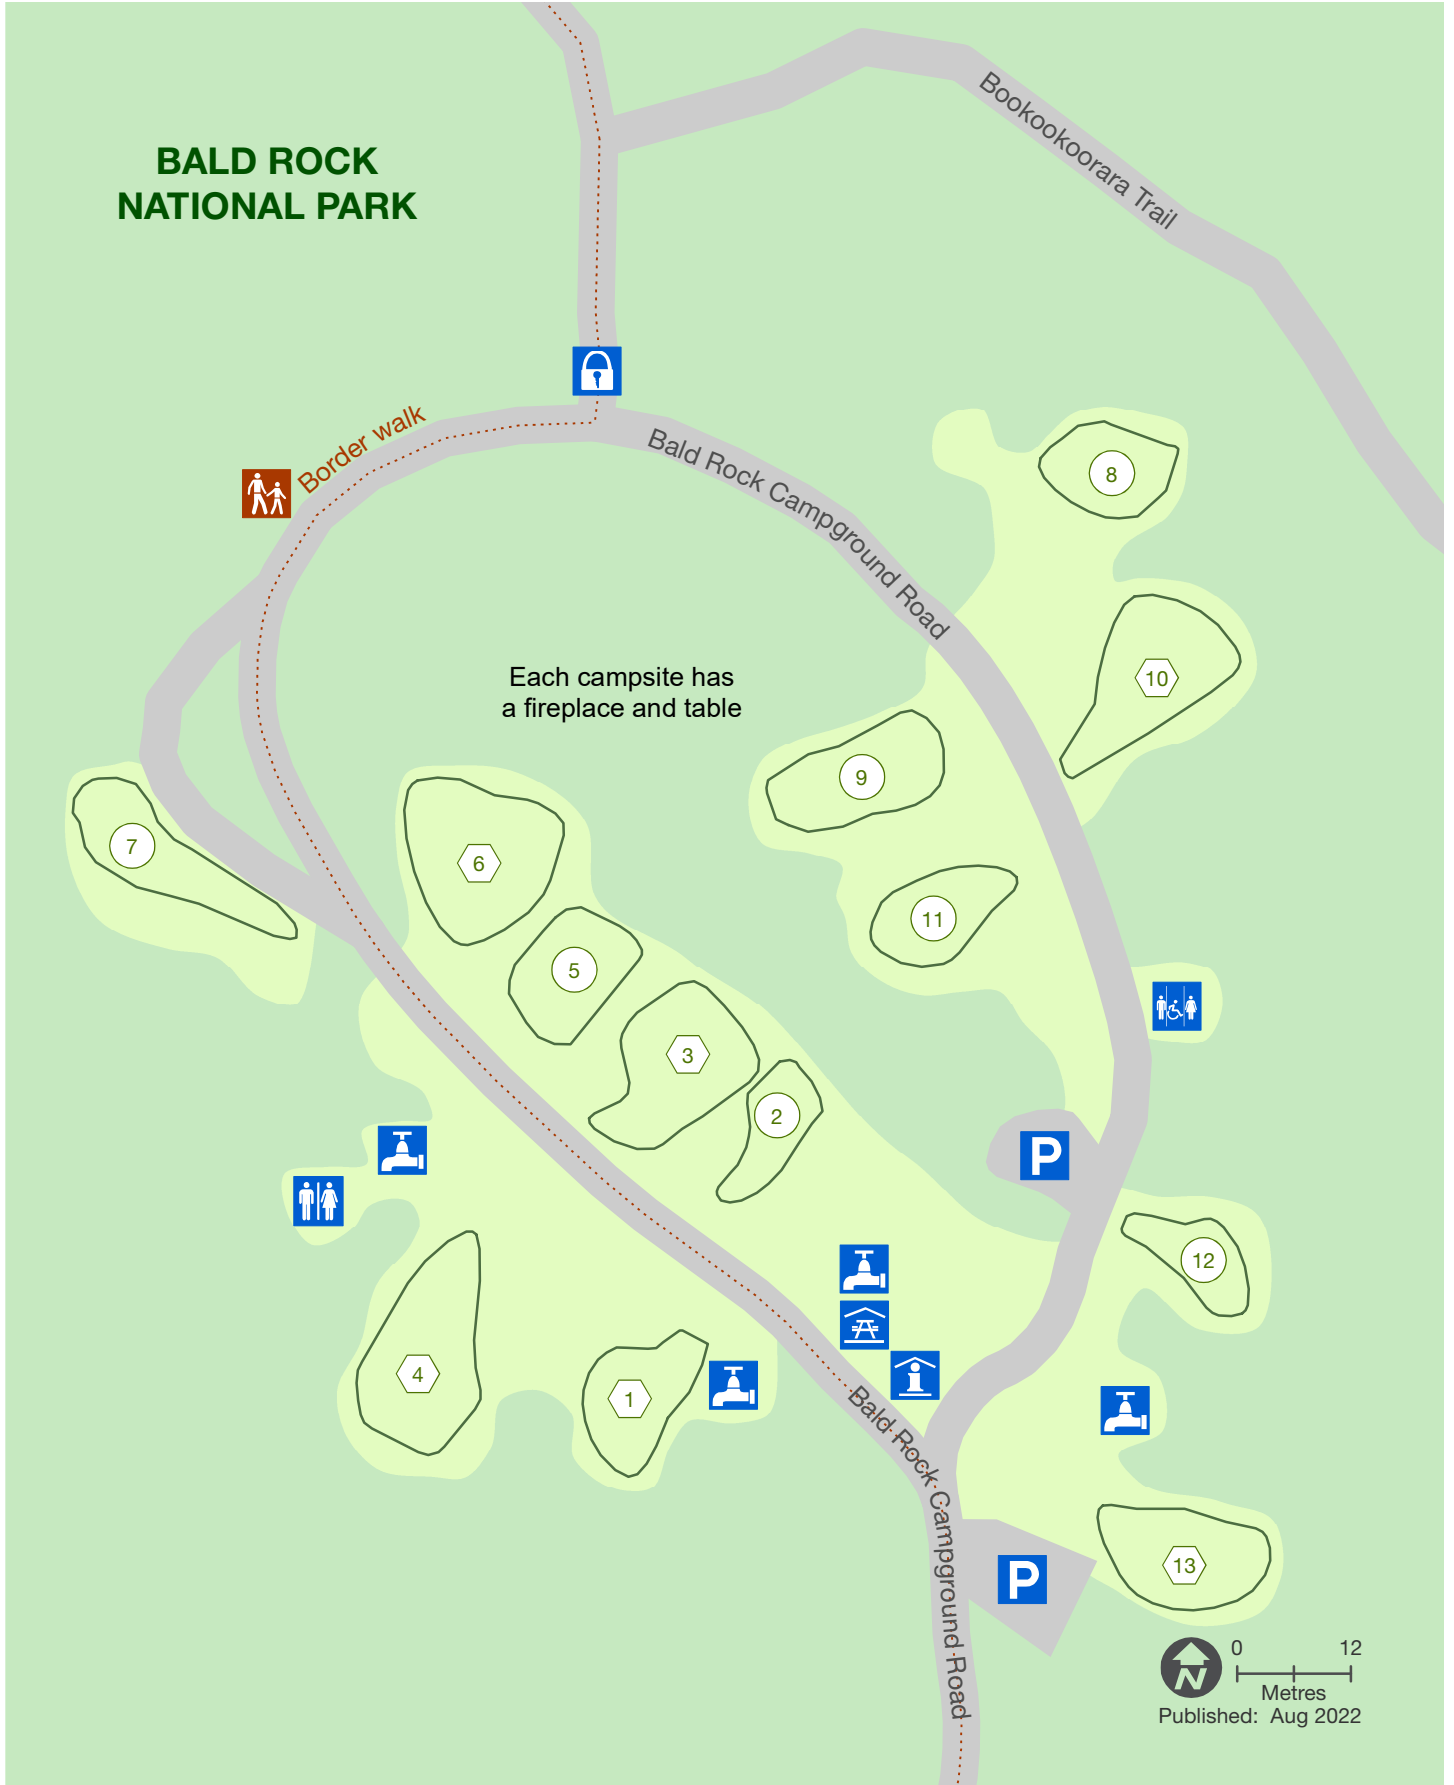

Bald Rock National Park

Bald Rock campground

- Medium site up to 4.6m
- Large site over 4.6m
- Information
- Locked gate
- Parking
- Picnic shelter
- Tap
- Toilet
- Walking track