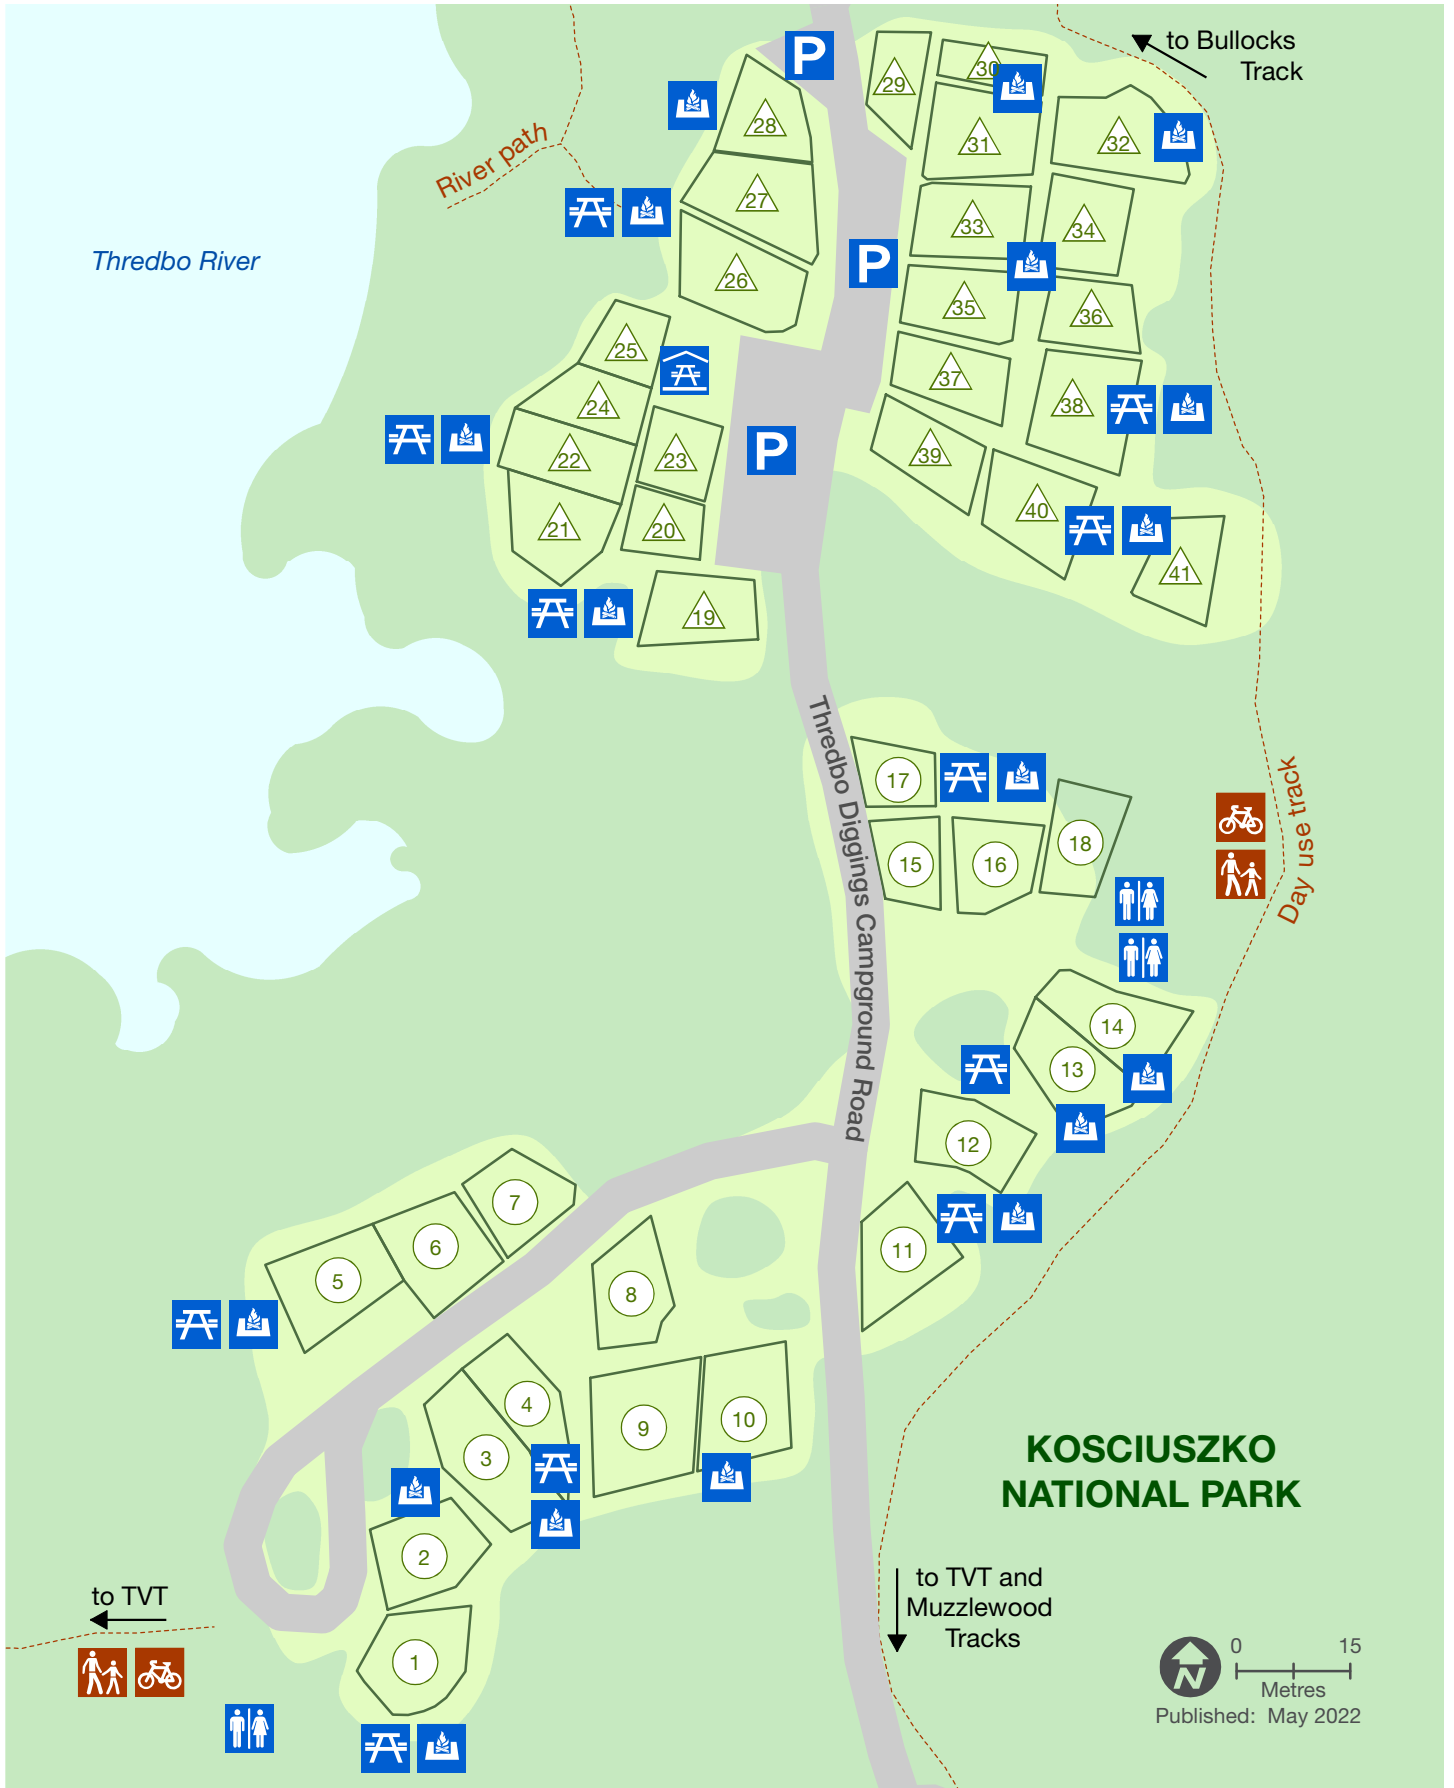

# Kosciuszko National Park

## Thredbo Diggings campground

Tent only

Medium site up to 4.6m

Fireplace

Parking

Picnic shelter

Picnic table

Toilet

Cycling

Walking track