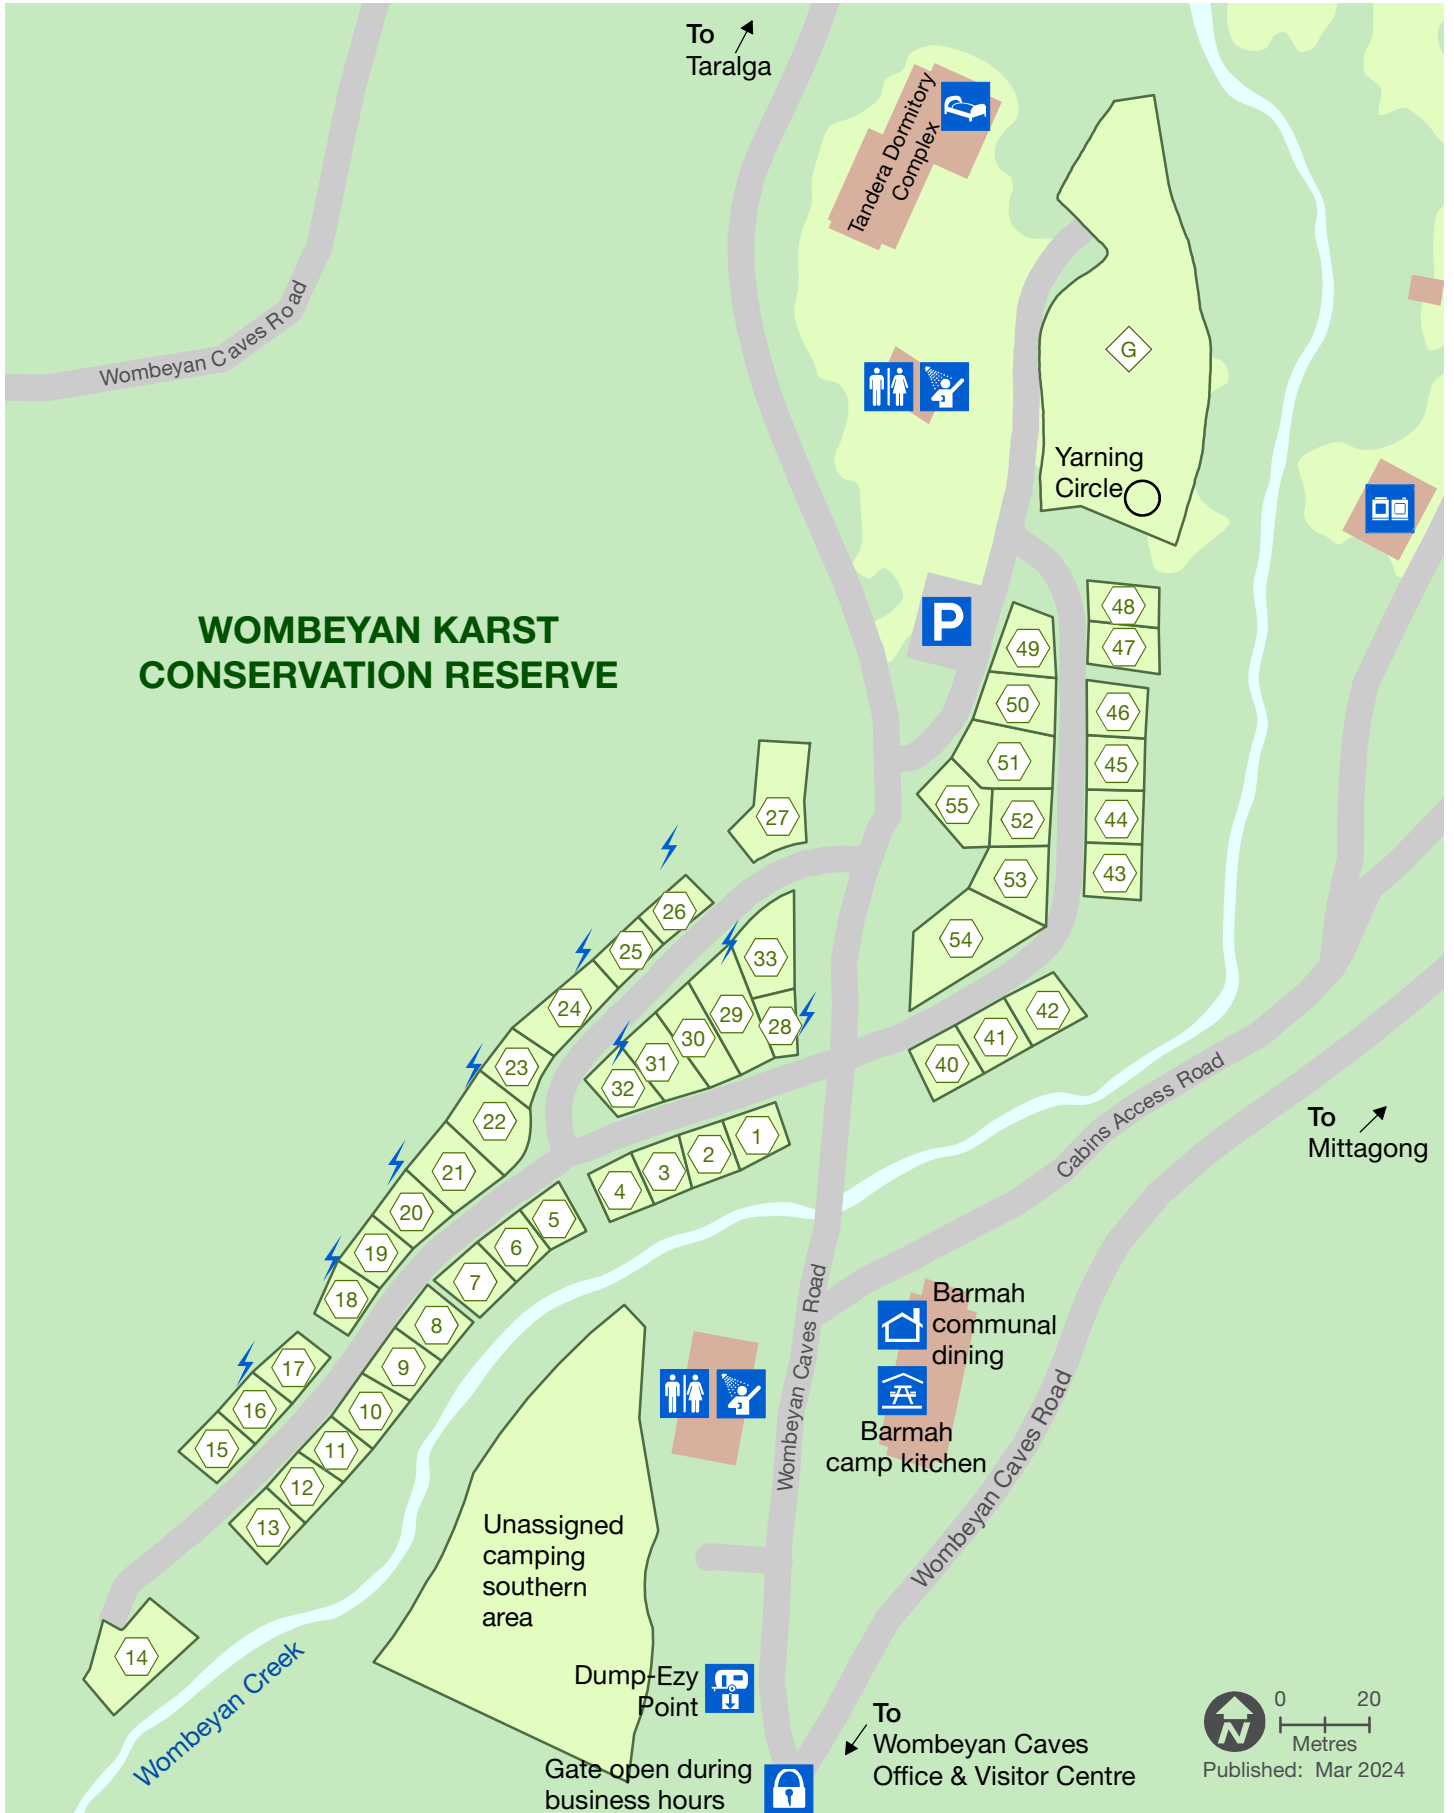

# Wombeyan Karst Conservation Reserve

Wombeyan Caves campground

- Large site over 4.6m
- Group site
- Accommodation
- Laundry
- Parking
- Power
- Shower
- Toilet

0 20  
Metres  
Published: Mar 2024