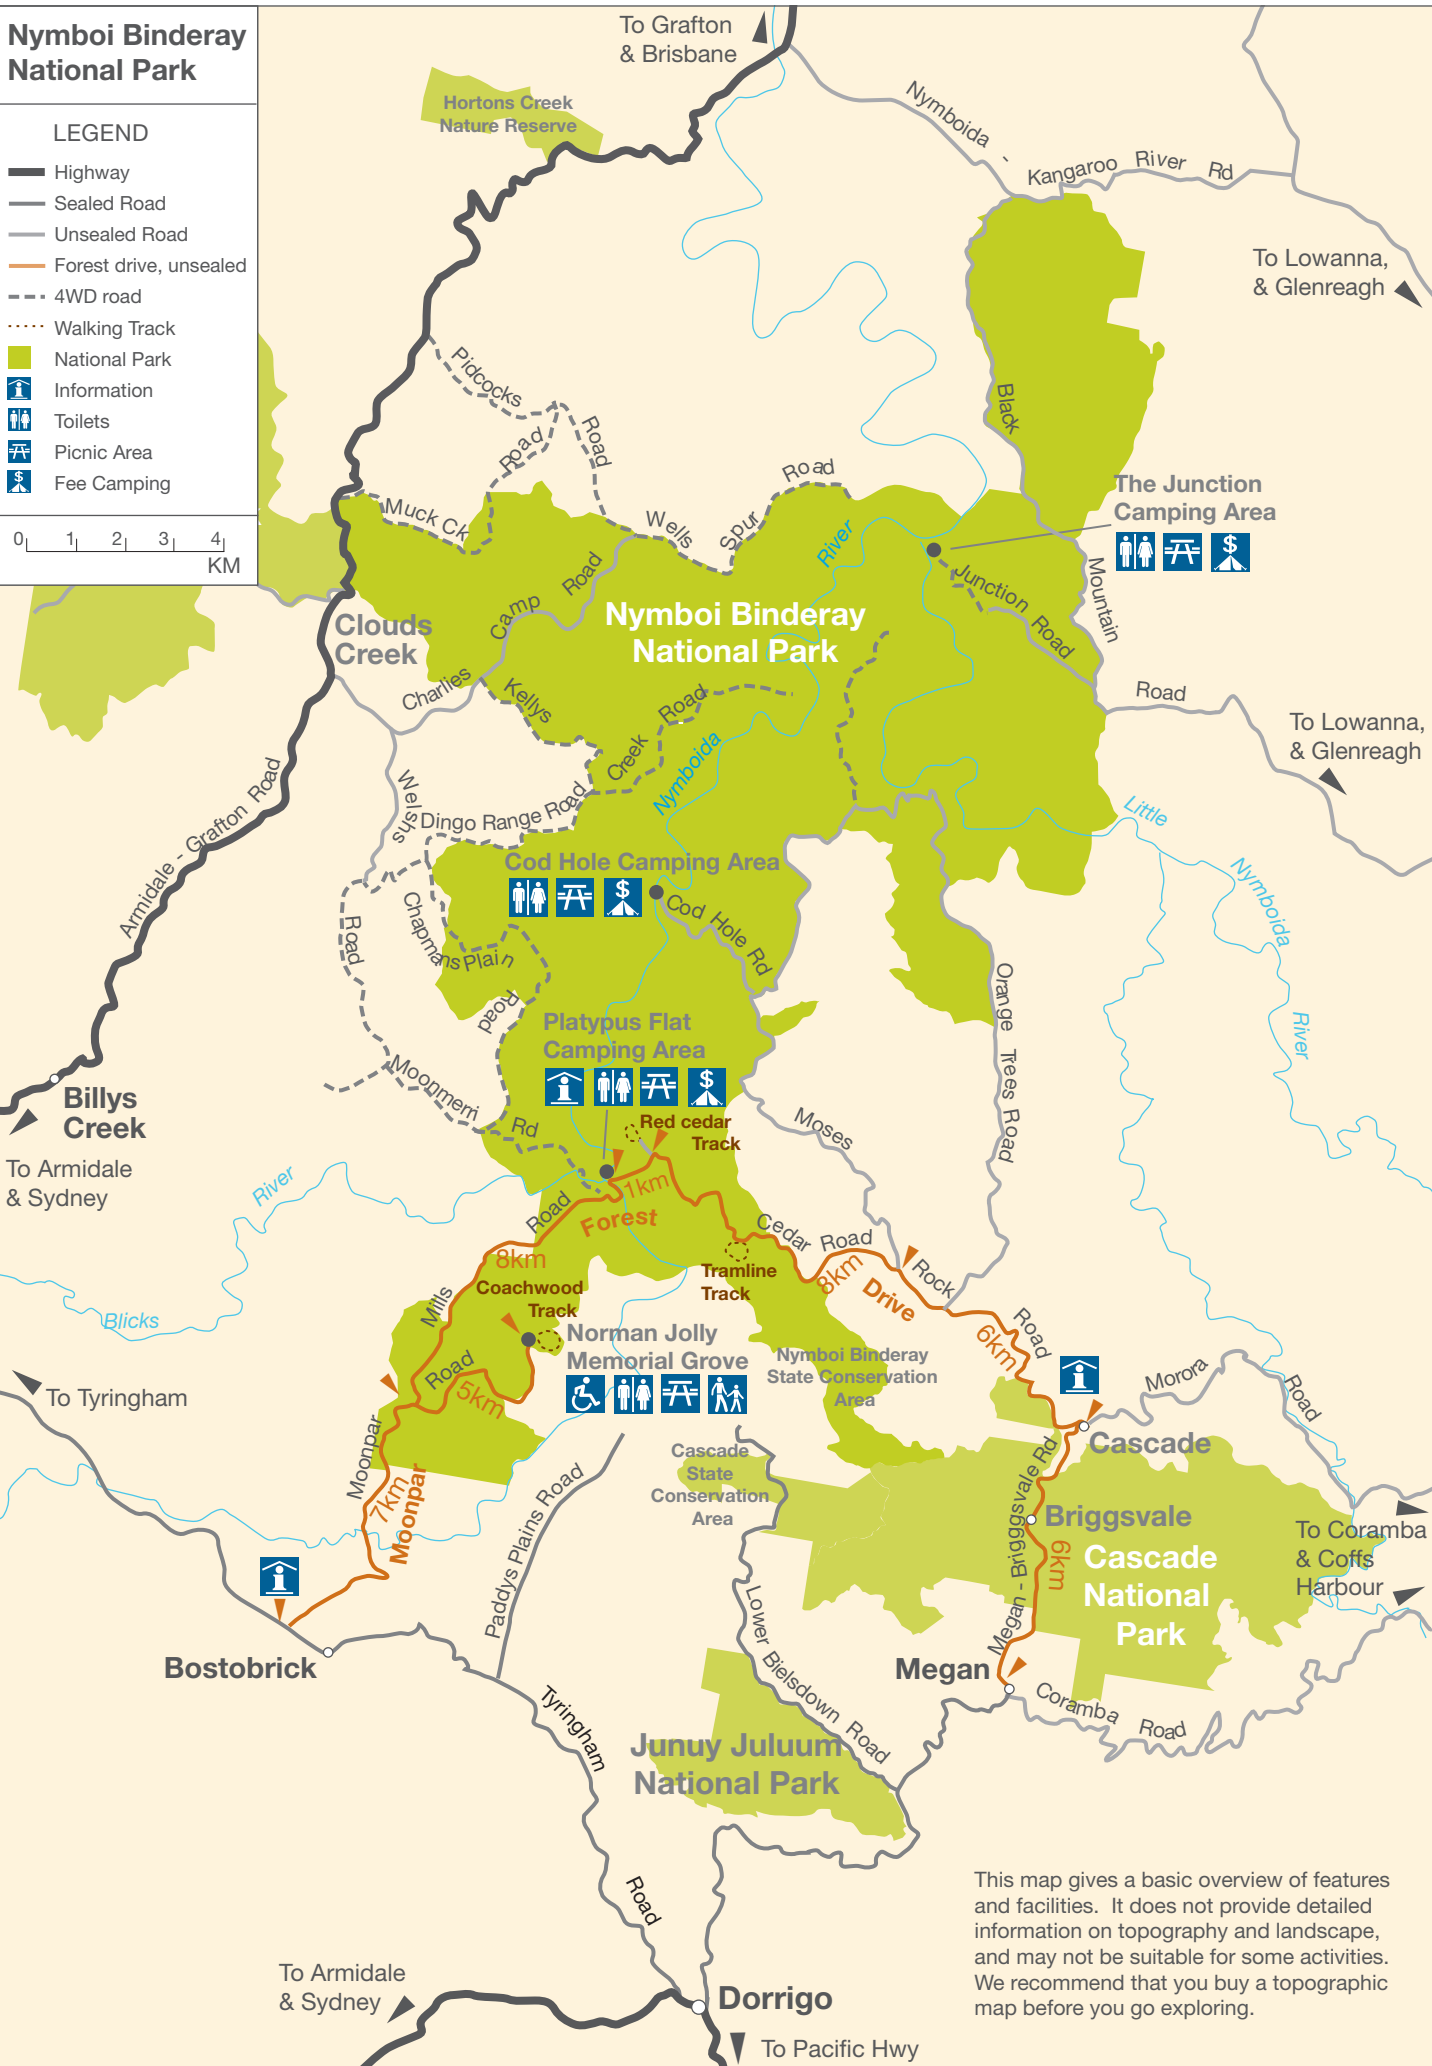

# Nymboi Binderay National Park

## LEGEND

-  Highway
-  Sealed Road
-  Unsealed Road
-  Forest drive, unsealed
-  4WD road
-  Walking Track
-  National Park
-  Information
-  Toilets
-  Picnic Area
-  Fee Camping

This map gives a basic overview of features and facilities. It does not provide detailed information on topography and landscape, and may not be suitable for some activities. We recommend that you buy a topographic map before you go exploring.